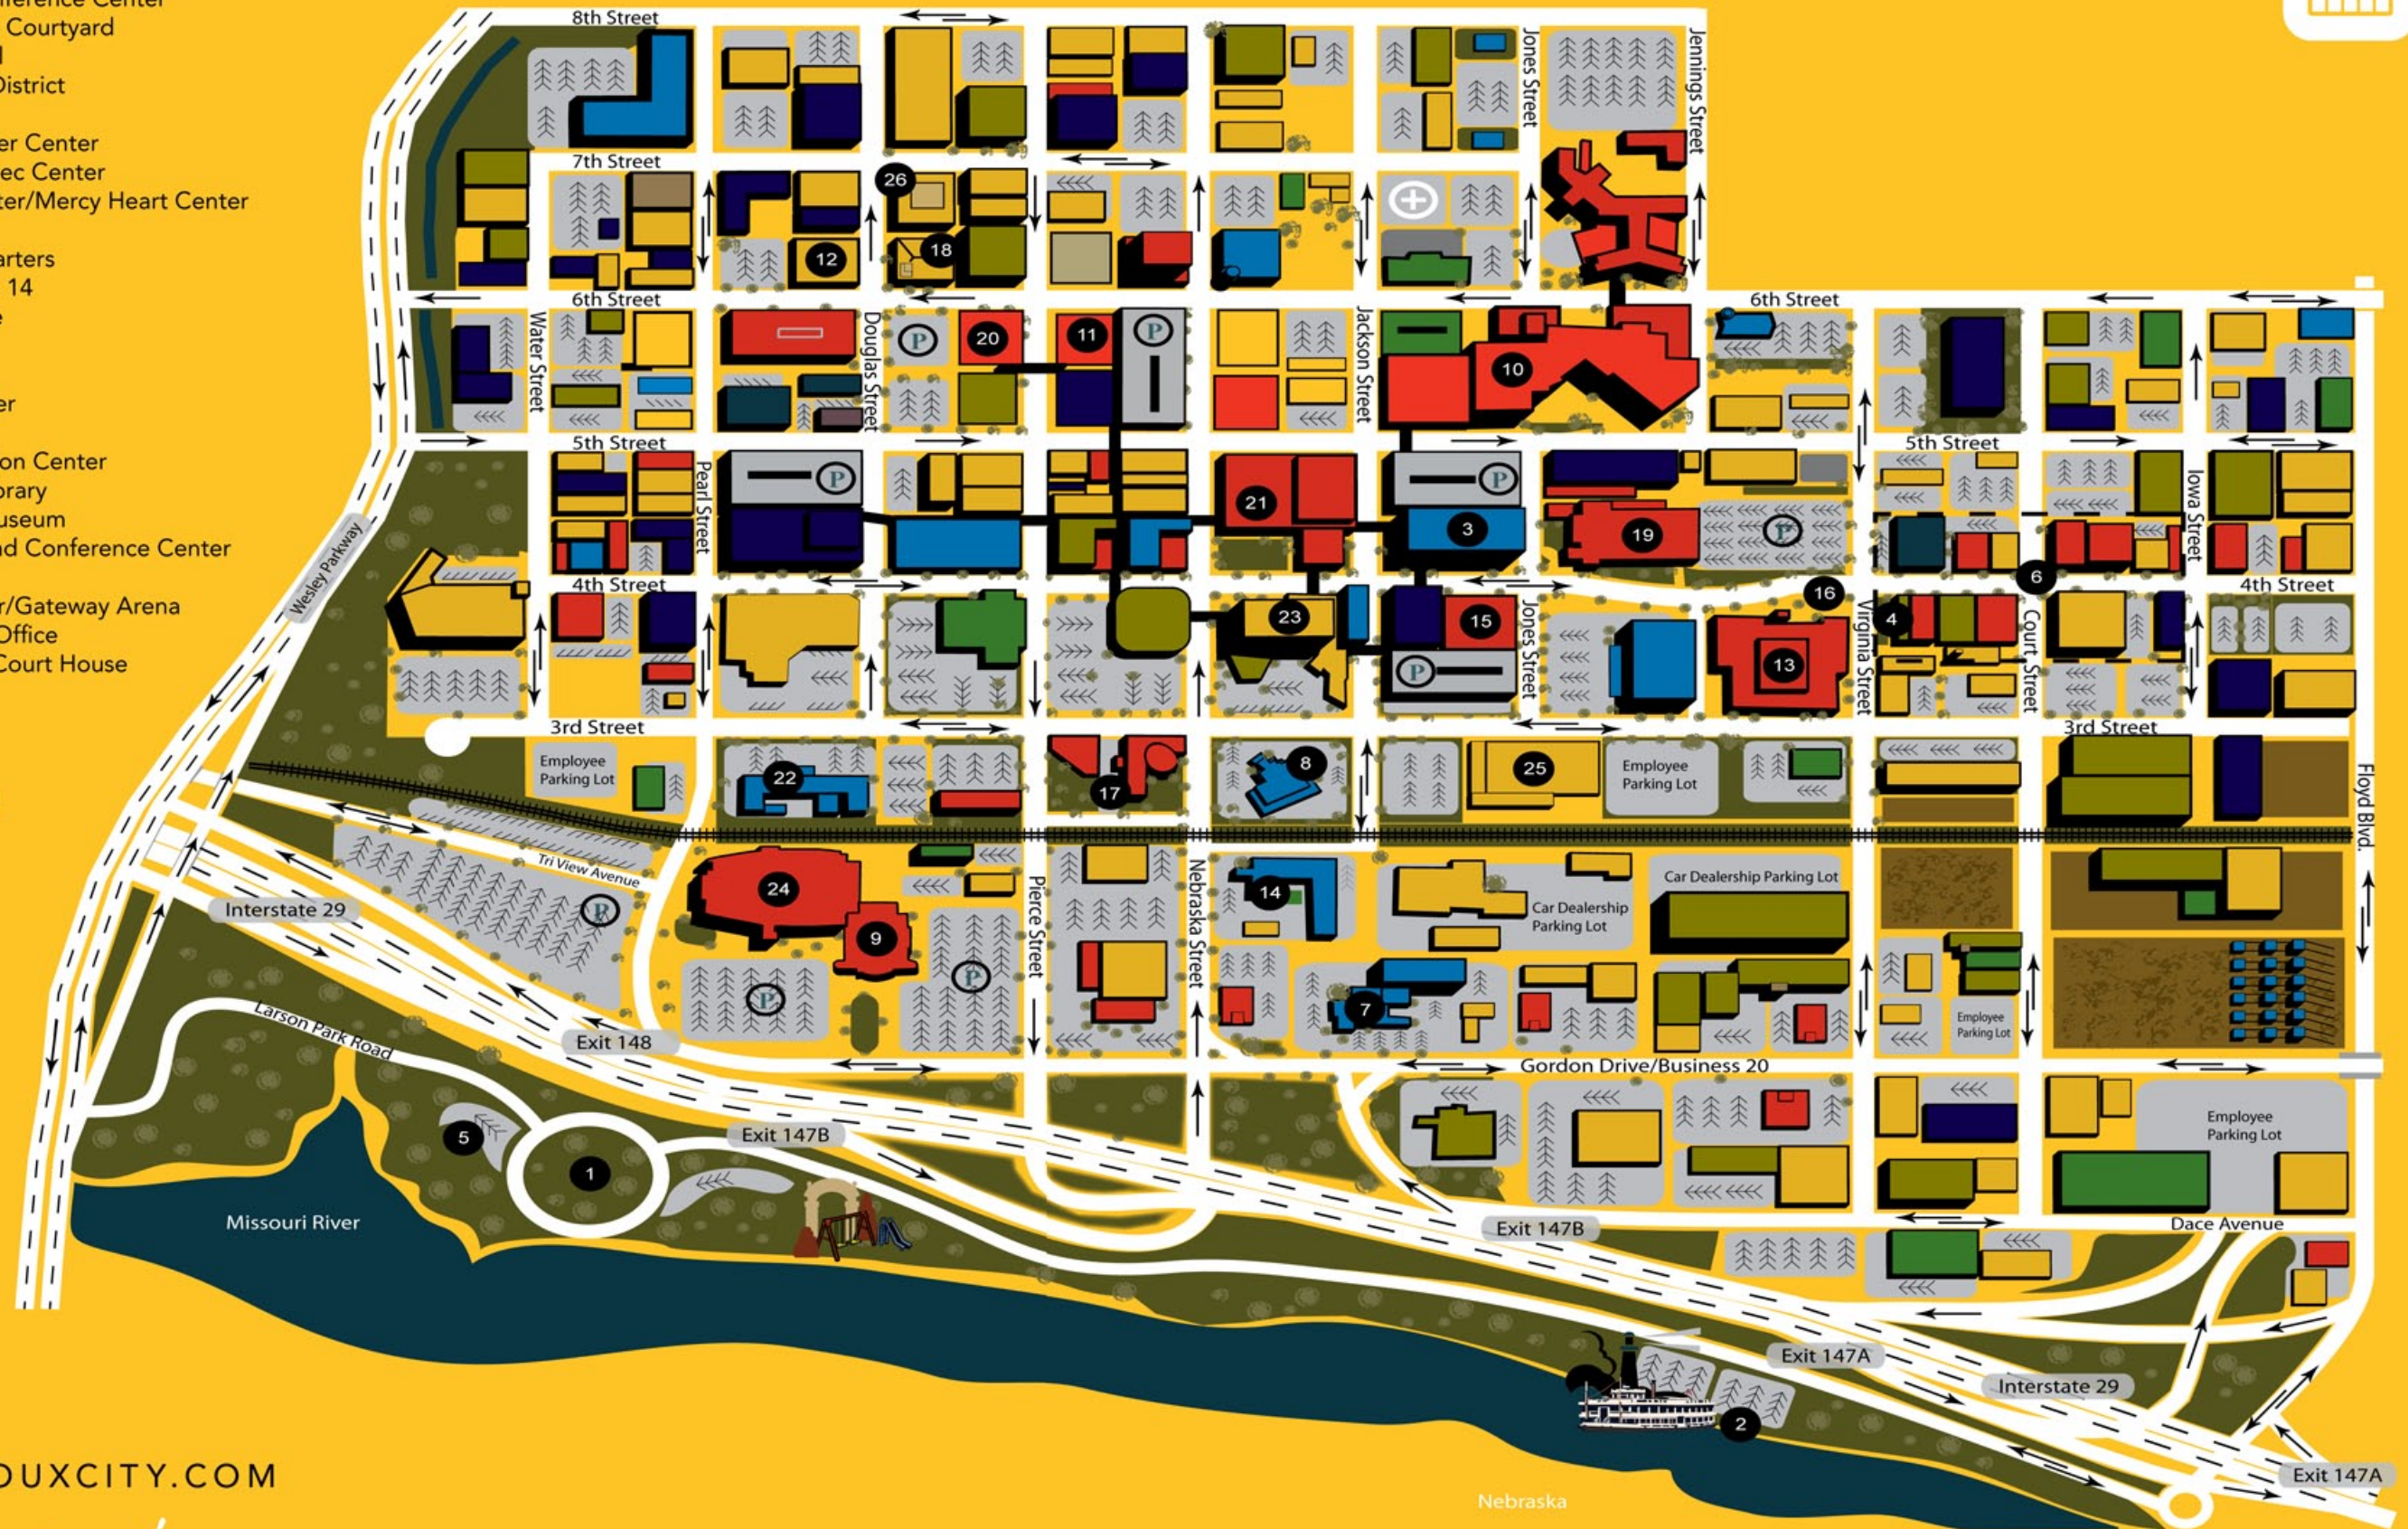

- 1 Anderson Dance Pavilion
- 2 Argosy Casino Sioux City
- 3 Clarion Hotel & Conference Center
- 4 Downtown Partners Courtyard
- 5 Flight 232 Memorial
- 6 Historic 4th Street District
- 7 Holiday Inn
- 8 June E. Nylen Cancer Center
- 9 Long Lines Family Rec Center
- 10 Mercy Medical Center/Mercy Heart Center
- 11 Orpheum Theatre
- 12 Police/Fire Headquarters
- 13 Promenade Cinema 14
- 14 Ramada City Centre
- 15 Riviera Theater
- 16 Roth Fountain
- 17 Sioux City Art Center
- 18 Sioux City City Hall
- 19 Sioux City Convention Center
- 20 Sioux City Public Library
- 21 Sioux City Public Museum
- 22 Stoney Creek Inn and Conference Center
- 23 Terra Centre
- 24 Tyson Events Center/Gateway Arena
- 25 United States Post Office
- 26 Woodbury County Court House

P PUBLIC PARKING

DOWNTOWNSIOUXCITY.COM

more to explore

Nebraska