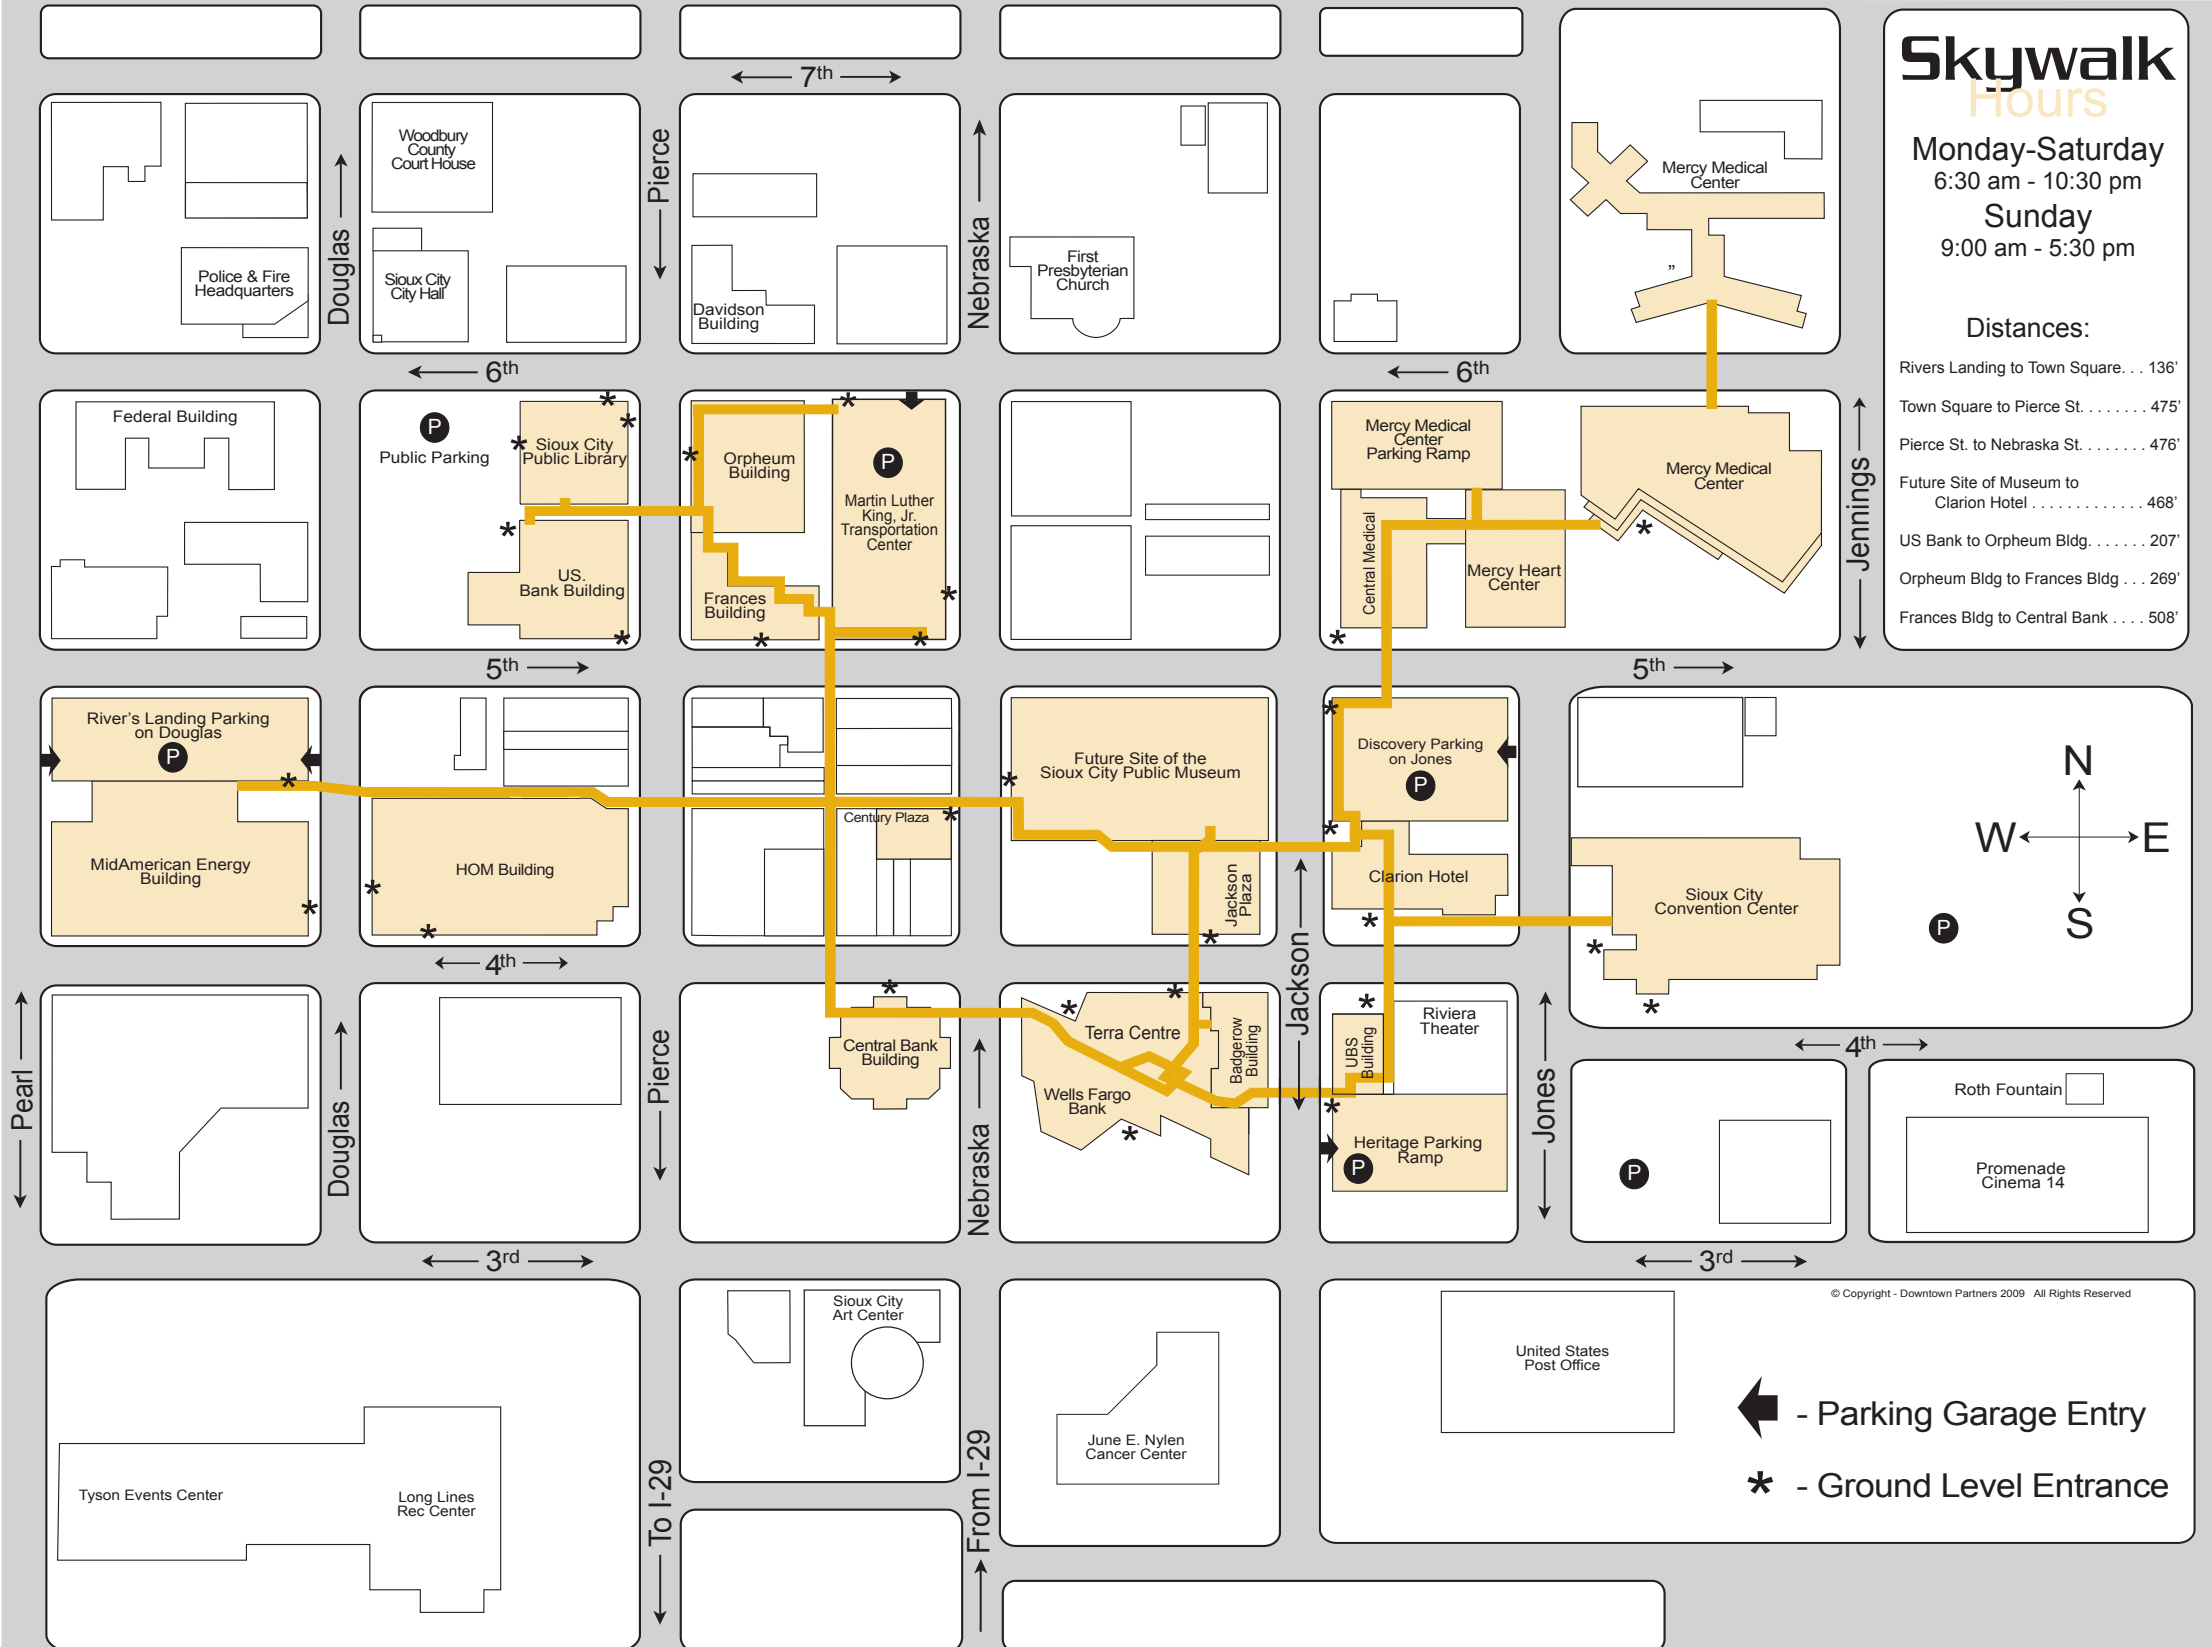

# Skywalk Hours

Monday-Saturday  
6:30 am - 10:30 pm  
Sunday  
9:00 am - 5:30 pm

## Distances:

Rivers Landing to Town Square . . . 136'  
Town Square to Pierce St. . . . . 475'  
Pierce St. to Nebraska St. . . . . 476'  
Future Site of Museum to  
Clarion Hotel . . . . . 468'  
US Bank to Orpheum Bldg. . . . . 207'  
Orpheum Bldg to Frances Bldg . . . 269'  
Frances Bldg to Central Bank . . . . 508'

- Parking Garage Entry
- \* - Ground Level Entrance

© Copyright - Downtown Partners 2009 All Rights Reserved